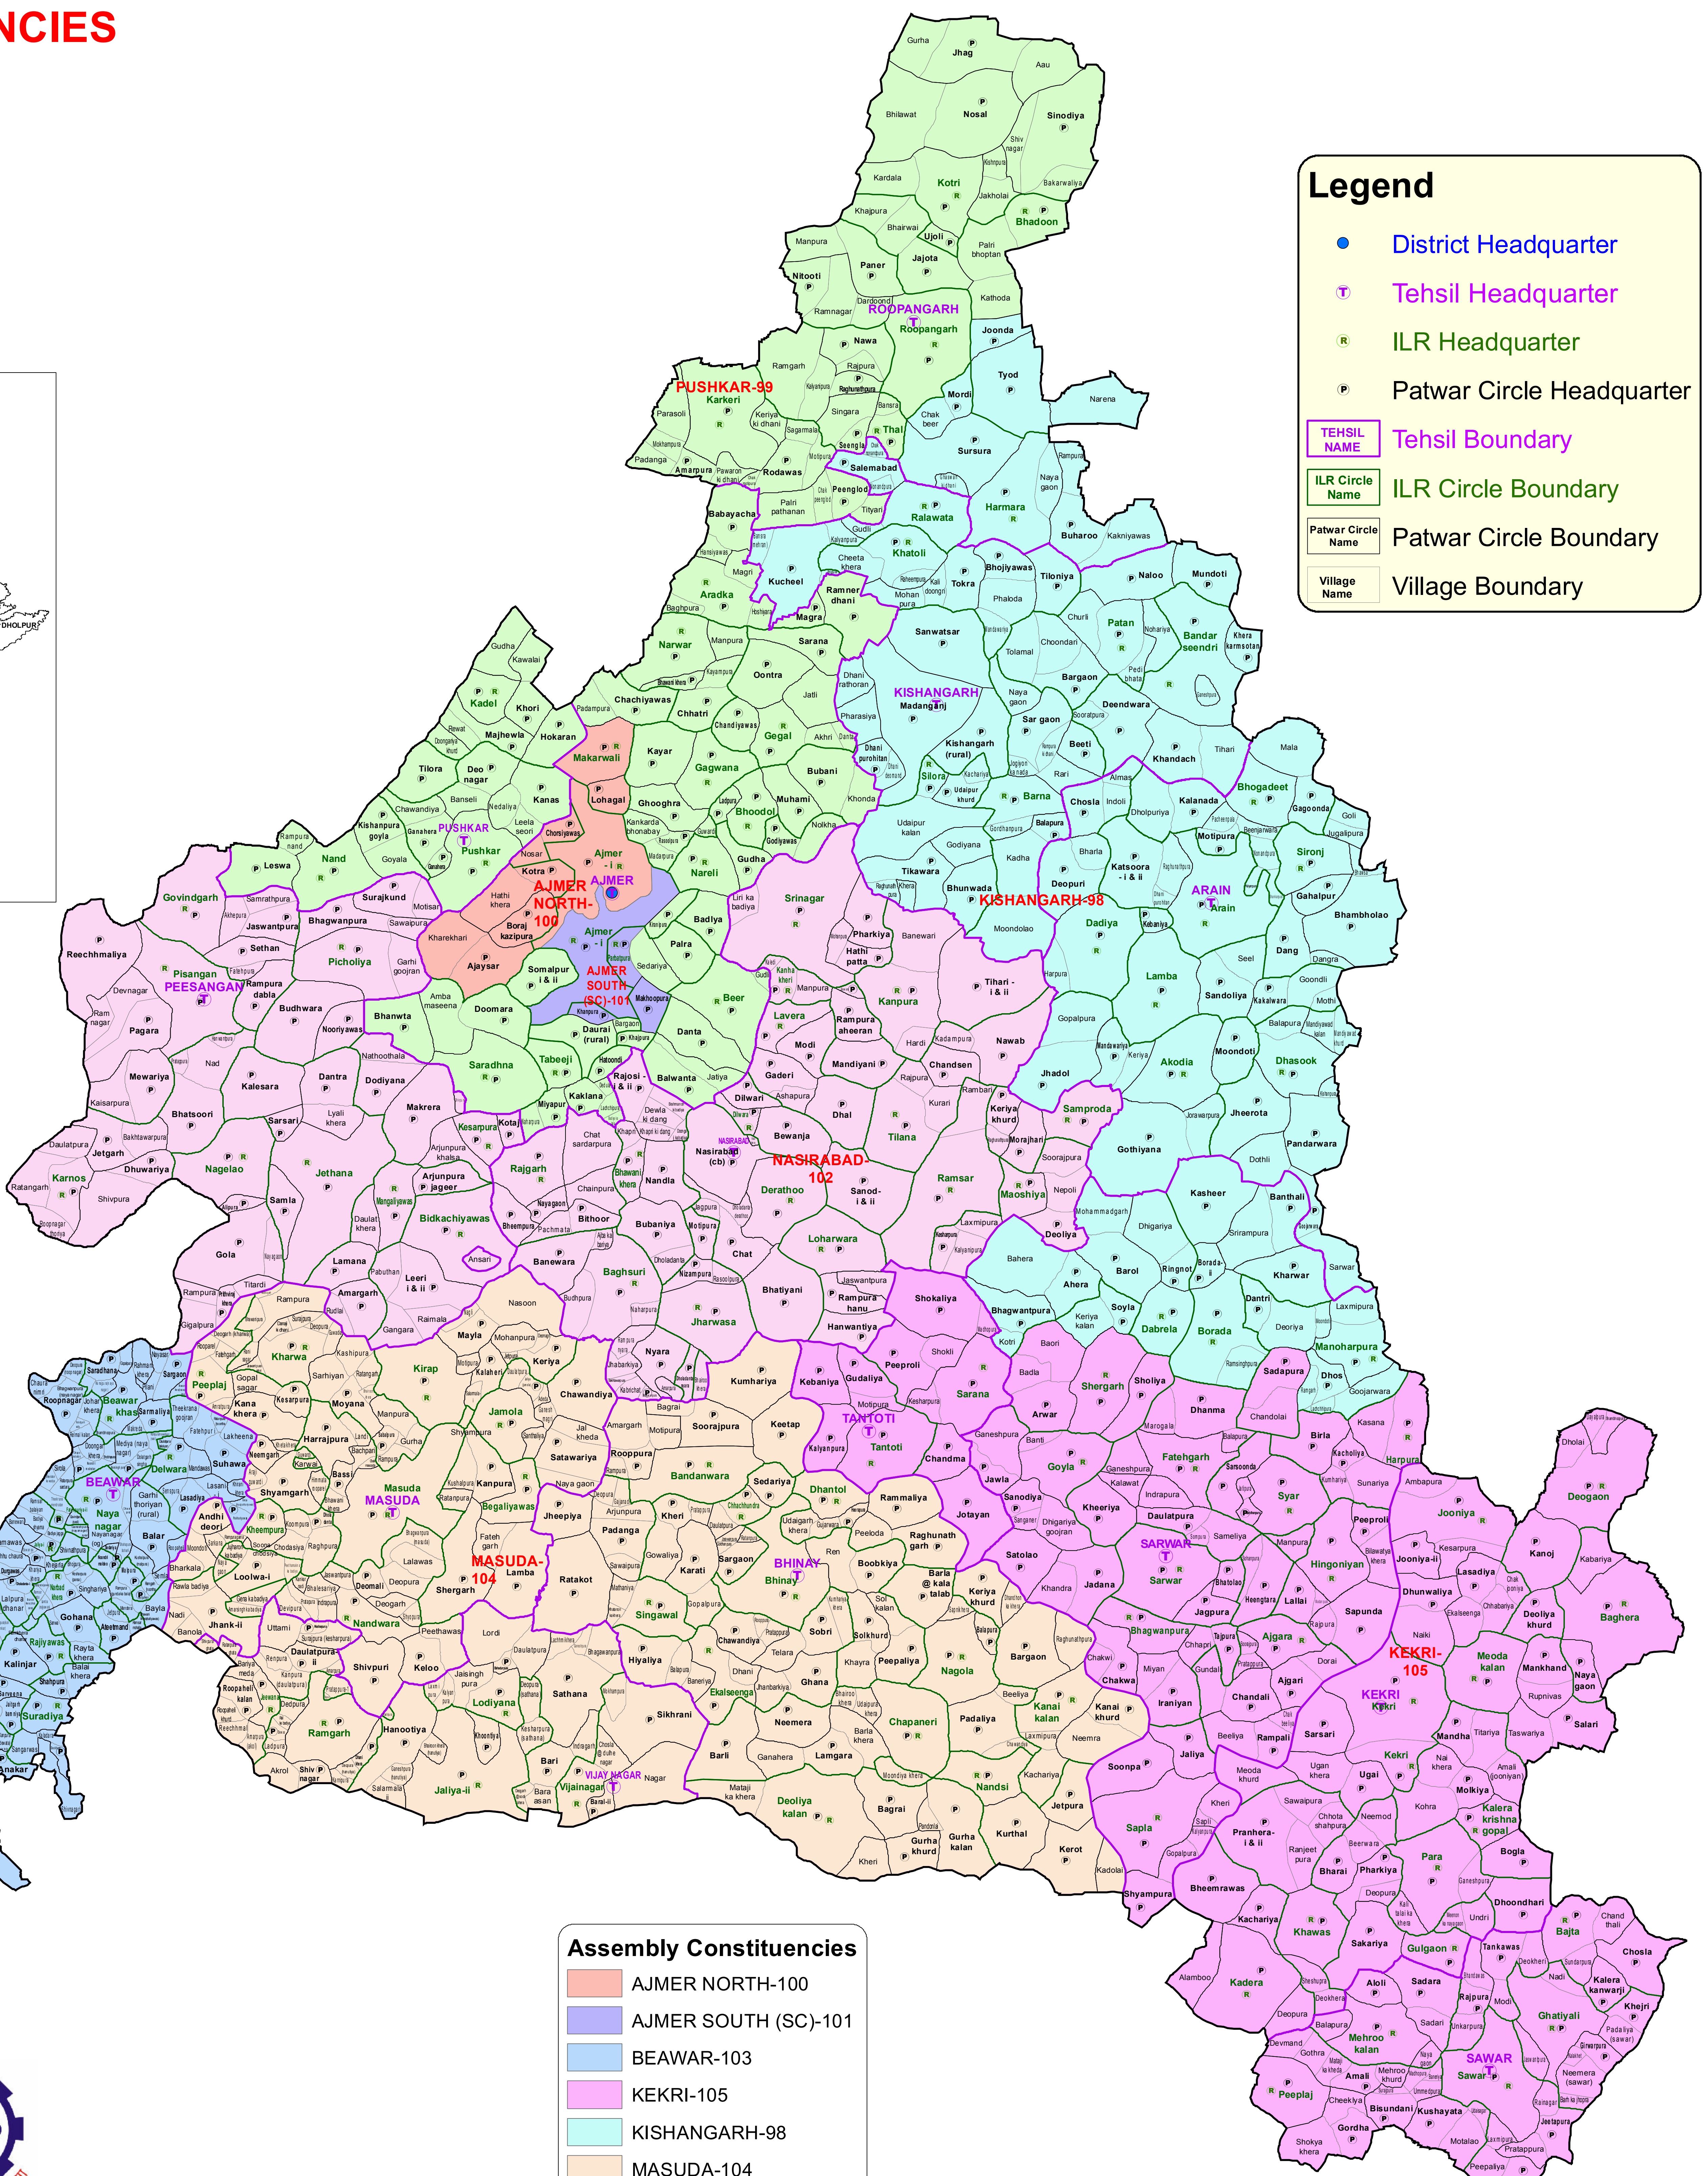

# ASSEMBLY CONSTITUENCIES

## DISTRICT - AJMER

### Legend

- District Headquarter
- ⊙ Tehsil Headquarter
- ⊙ ILR Headquarter
- ⊙ Patwar Circle Headquarter
- TEHSIL NAME Tehsil Boundary
- ILR Circle ILR Circle Boundary
- Patwar Circle Name Patwar Circle Boundary
- Village Name Village Boundary

### Assembly Constituencies

- AJMER NORTH-100
- AJMER SOUTH (SC)-101
- BEAWAR-103
- KEKRI-105
- KISHANGARH-98
- MASUDA-104
- NASIRABAD-102
- PUSHKAR-99

State Remote Sensing Application Centre  
DST, GoR, Jodhpur