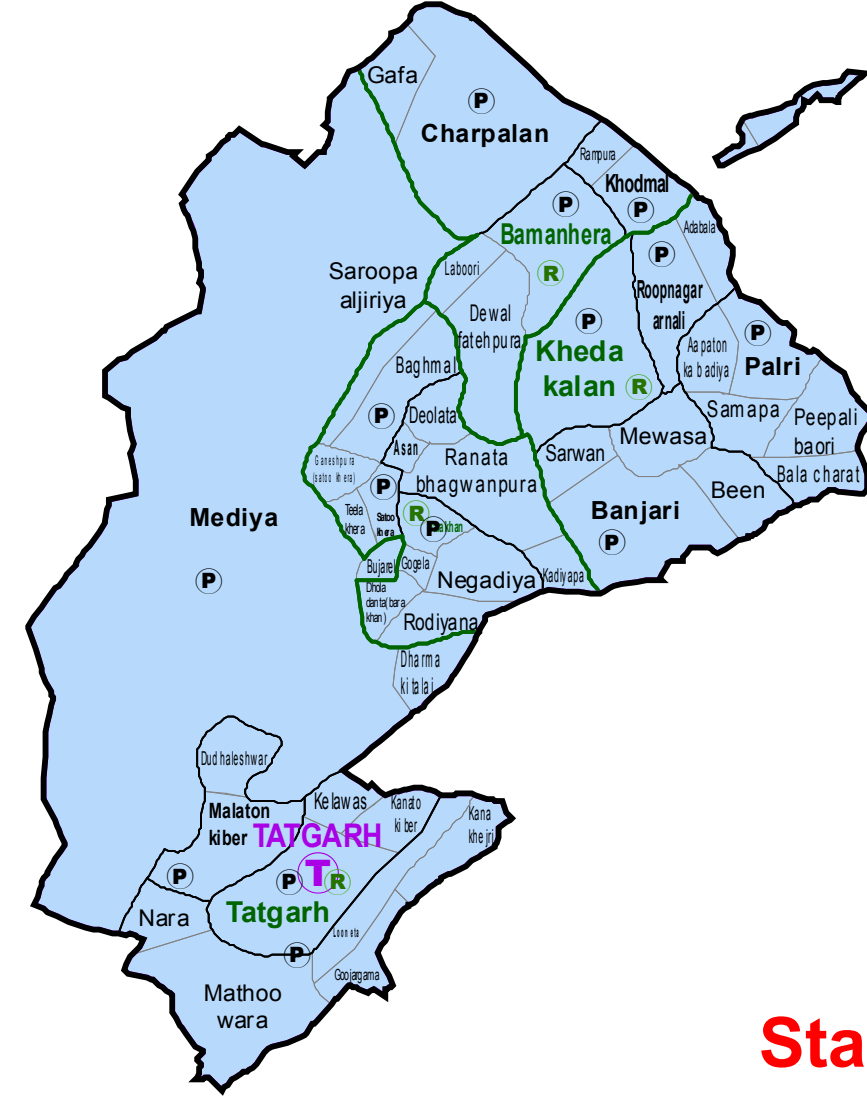

State Remote Sensing Application Centre
DST, GoR, Jodhpur

Election Department, Rajasthan